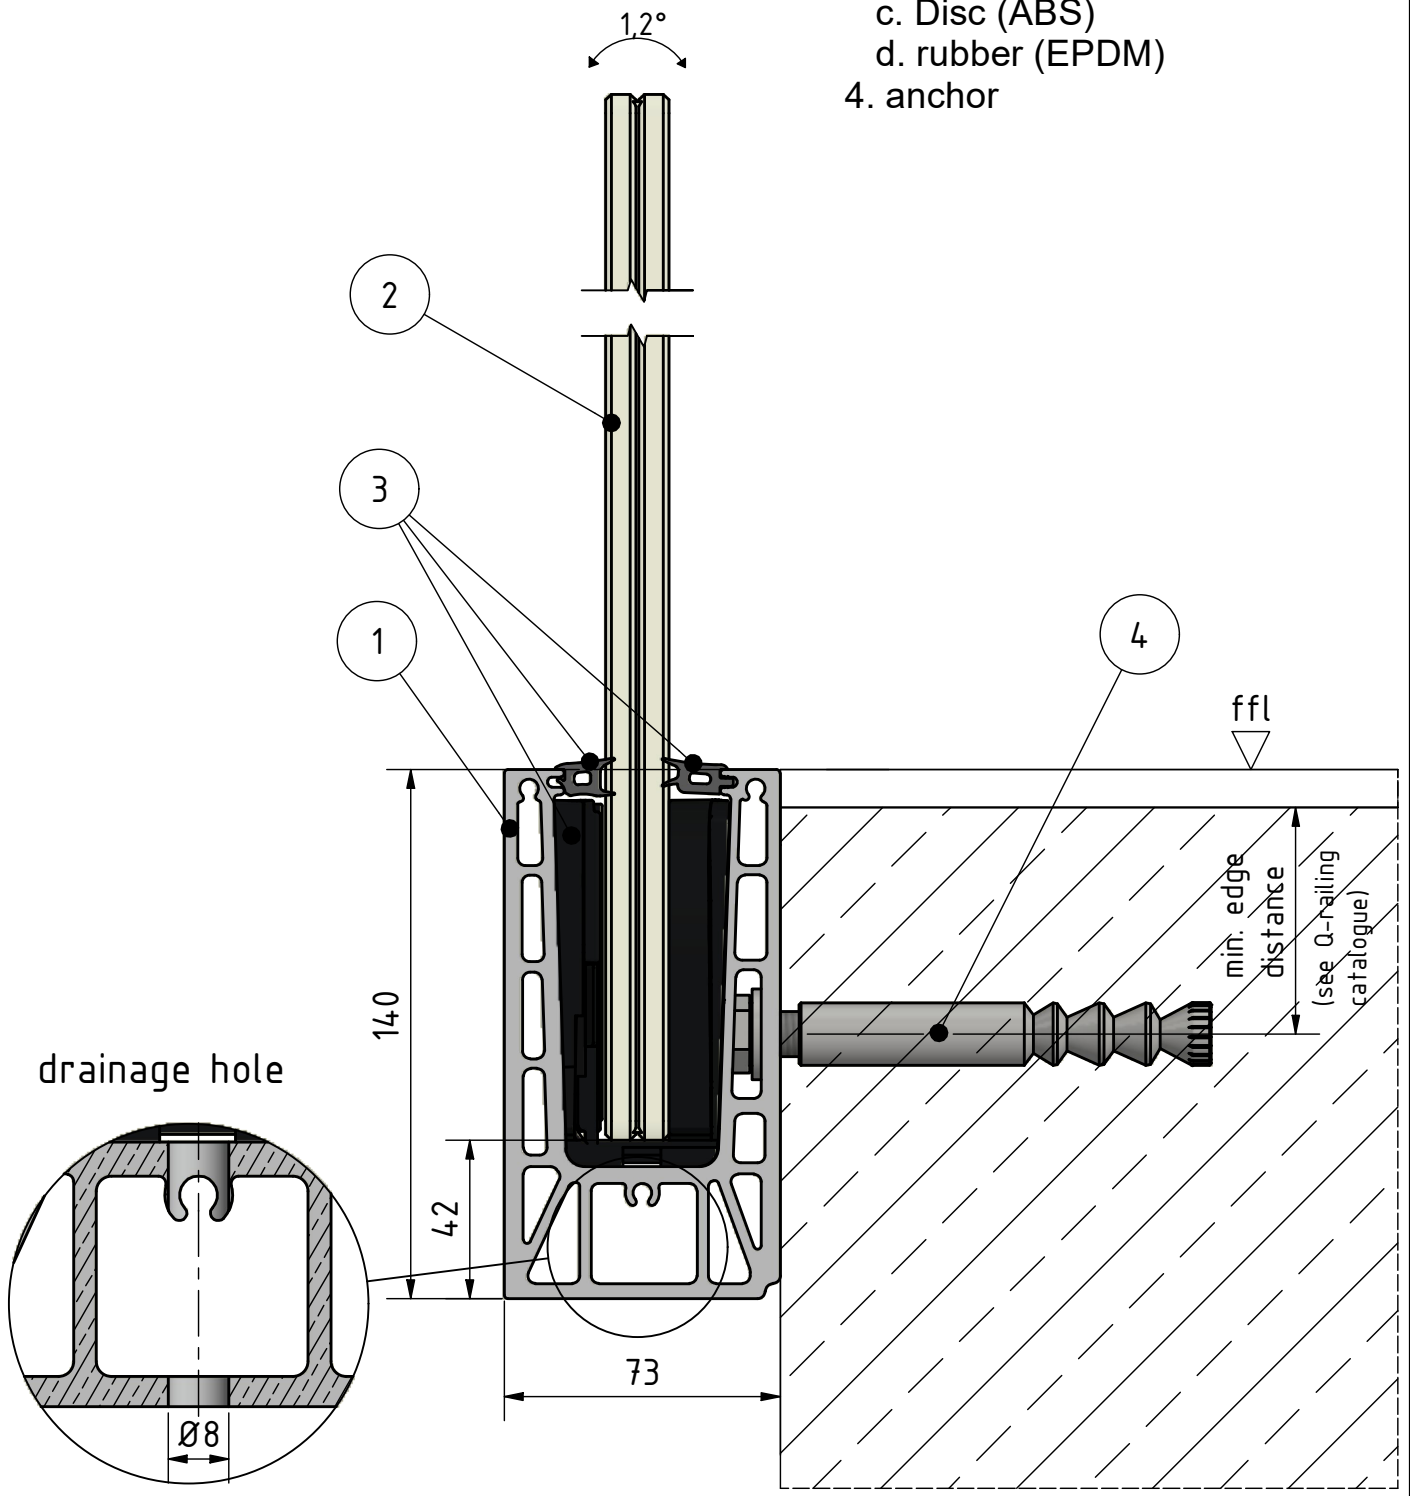

1. Top profile (Easy Glass Prime)
2. glass 16,76mm- 25,52mm
3. rubber-set, adjustable
 - a. Base (ABS)
 - b. Inlay (ABS)
 - c. Disc (ABS)
 - d. rubber (EPDM)
4. anchor

SYSTEM: Easy Glass Prime
MODEL: 168430
DESCRIPTION: Fascia mount, inverse

DRAWN: AIG
DATE: 19.07.2018
DRAWING NO.: 168430-002_Easy Glass Prime
 Fascia_inverse

This detail drawing is for reference purposes only. The installer must check the specifications and details with the local situation and regulations. For further advice and service please contact your nearest Q-railing office.